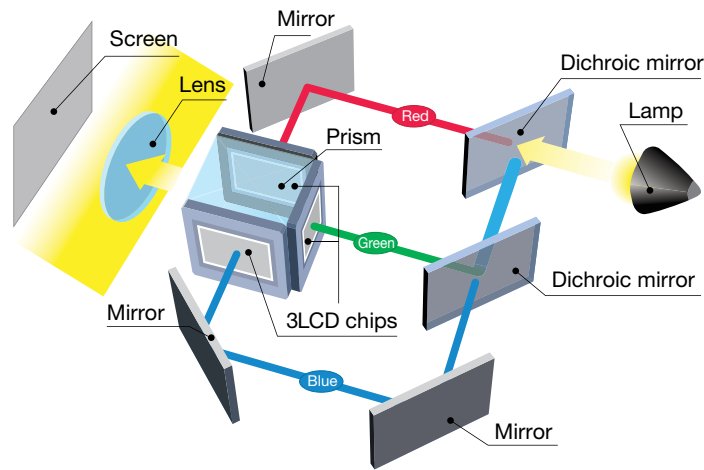

3LCD technology – for quality and color that's beyond amazing

- 3 chips for full-time, vibrant color
- 25% less electricity required per lumen of brightness when compared to 1-chip DLP projectors³
- Over 20 years of road-tested reliability built into every projector

▲ 3LCD, 3-chip technology

Amazing color and white light output

Rich color and detail are critical for presentations — so color light output is essential for achieving optimum performance. The EB-1880 delivers 4000 lumens of color light output and 4000 lumens of white light output¹ for bright, vibrant, colorful images.