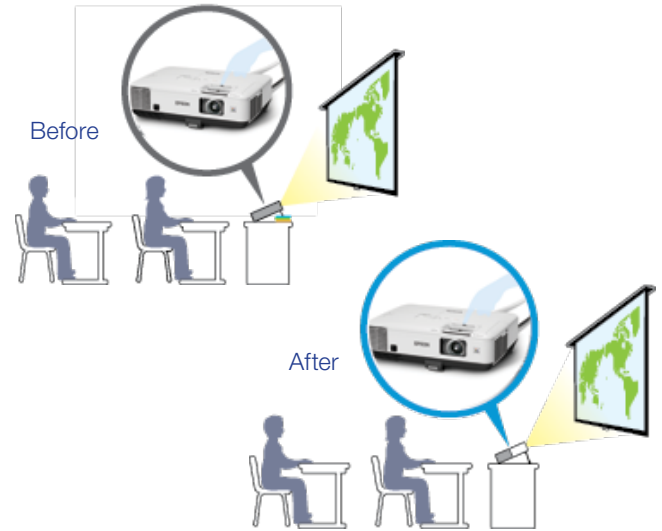

Flexible setup

Easy horizontal and vertical keystone correction

Epson's horizontal and vertical keystone correction means you can project a rectangular image from any angle. Just move the slider bar to make the necessary horizontal adjustments. Your EB-1880 can be off to the side and above or below the screen, while your presentation is front and center.

Without Horizontal Keystone

With Horizontal Keystone

▲ Horizontal Keystone Slider Bar

More visible, larger images

Equipped with a 1.6x optical zoom, the projector enlarges images 40% more than competitive models that have a 1.2x optical zoom. Optical lenses maintain the integrity of the image while a higher zoom means the projector can stay close to the screen.

Quick Corner®

This innovative feature allows you to move any of the four corners of an image independently at setup, using the remote control to adjust each corner for a perfectly rectangular picture.

Leading-edge technology

HDMI input for high-quality, high-definition video

HDMI™

- Deliver both audio and brilliant HD video content with just one cable
- Compatible with the latest laptops, Blu-ray® and media players

PC-free slideshows