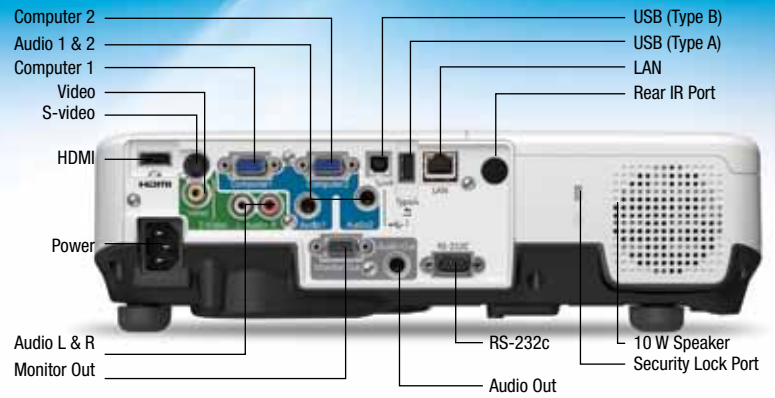

16.7 million colors

Keystone Correction

Vertical: ± 30 degrees auto

Horizontal: ± 30 degrees manual

Projection Lens

Type

Manual focus/Manual (optical) zoom

F-number

1.51 – 1.99

Focal Length

18.2 mm – 29.2 mm

Zoom Ratio

Optical zoom 1.0 – 1.6

Throw Ratio Range

1.38 – 2.24

30" to 300" (0.84 to 8.4m) zoom: wide

30" to 300" (1.36 to 13.9m) zoom: tele

Other

Display Performance

NTSC: 480 line

PAL: 576 line

(depends on the observation of the multi-burst pattern)

Input Signal

NTSC/NTSC4.43/PAL/M-PAL/N-PAL/

PAL60/SECAM

Interfaces

Computer/component video: D-sub 15 pin x 2

S-video: Mini DIN x 1

Composite video: RCA x 1

USB connector: Type-B x 1 (USB display, audio

and mouse/keyboard control)

Serial: RS-232c x 1

HDMI

RJ45

USB Type A (Memory)

Monitor out

Audio out

Audio in x2

Raw LxR RCA Audio

Audio Output

10 W mono speaker

Audio Signal

500 mV rms/47 K ohm

Operating Temperature

5° to 35°C

Power Supply Voltage

100 – 240 V ± 10%, 50/60 Hz AC

Power Consumption

363 W (Normal Mode)

297 W (ECO Mode)

4.3 W Standby (Communication On)

0.33 W Standby (Communication Off)

Fan Noise

39 dB (Normal Mode)

35 dB (ECO Mode)

Security

Security cable hole, Kensington® lock provision

Effective Scanning Frequency Range

Pixel Clock

13.5 MHz – 162 MHz (up to UXGA 60 Hz)

Horizontal

15 kHz – 92 kHz

Vertical

50 Hz – 85 Hz

USB Plug 'n Play

Mac and PC compatible

Other Connectivity

Mac compatible via DVI to VGA adapter

(not included)

VGA to component (ELP KC19)

Dimensions (W x D x H)

Including feet: 345 x 263 x 103mm

Excluding feet: 345 x 263 x 93mm

Weight: 3.3kg

Remote Control

Features

Search, comp, video, USB, LAN, power, aspect, color mode, volume, e-zoom, A/V mute, freeze, menu, page up and down, help, auto, mouse functions, user, pointer, esc, enter

Operating Angle

Right/left: ± 30 degrees

Upper/lower: ± 30 degrees

Operating Distance

6m

Support

What's In The Box

EB-1880 projector, power cord, computer cable (VGA), USB cable, projector remote control, batteries, user manual CD, projector software CD, Quick Setup Sheet and password protection sticker

1 Color and white light output will vary depending on mode selected. White light output measured using ISO 21118 standard.

2 Lamp life will vary depending upon mode selected, environmental conditions and usage. Lamp brightness decreases over time.

3 Data source: ProjectorCentral.com Jan. 2011. Average of 1038 shipping models for which manufacturers provided lumens and total power data, all resolutions and brightness levels.