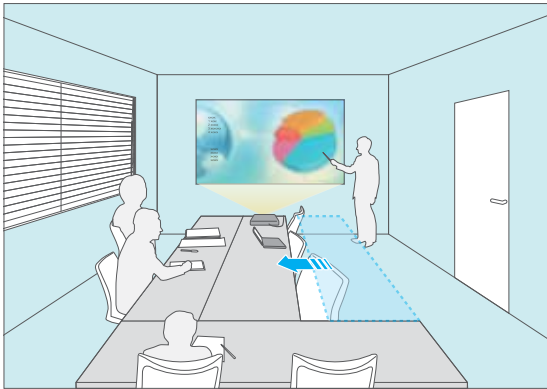

Flexible setup

Easy horizontal and vertical keystone correction

Epson's horizontal and vertical keystone correction means you can project a rectangular image from any angle. Just move the slider bar to make the necessary horizontal adjustments. Your EB-1880 can be off to the side and above or below the screen, while your presentation is front and center.

Without Horizontal Keystone