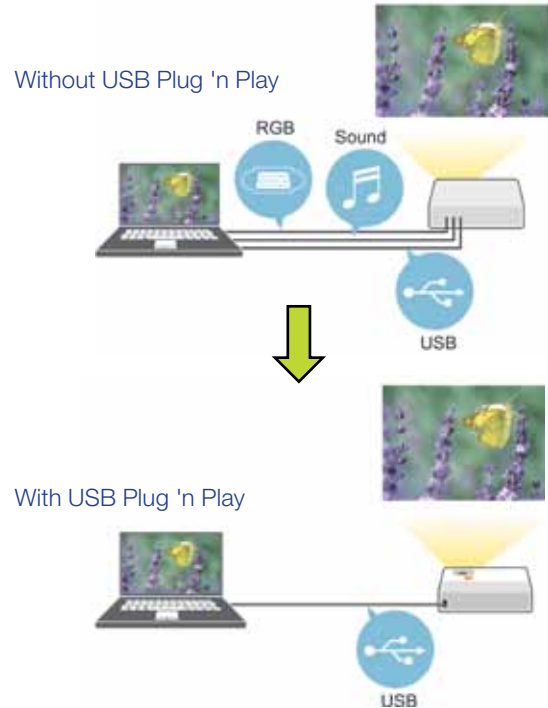

- Just plug your USB memory device into the USB port, and you are ready to display whichever slide you choose from the drive
- Compatible with the following file formats: JPG/BMP/GIF/PNG/FSE/SIT
- Create a slideshow using files on the USB drive

Camera and flash drive sold separately

USB display – advanced 3-in-1 USB Plug 'n Play

- Three features, all with one connection — display your presentation, transmit audio and use your remote control as a mouse to control your presentation
- No more computer function keys or bulky VGA and audio cables
- Just plug in a standard USB cable and instantly project — compatible with Windows® and Mac®