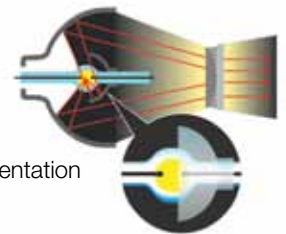

▲ E-TORL lamp

Better Products for a Better Future™

For more information on Epson's environmental programs, go to www.epson.com.au/company/environment

Eco Features

- Energy-efficient 3LCD light engine
- Energy-efficient E-TORL lamp
- Low power consumption of 0.3 W in Standby Mode (network communication off)
- Designed to be recycled
- RoHS compliant