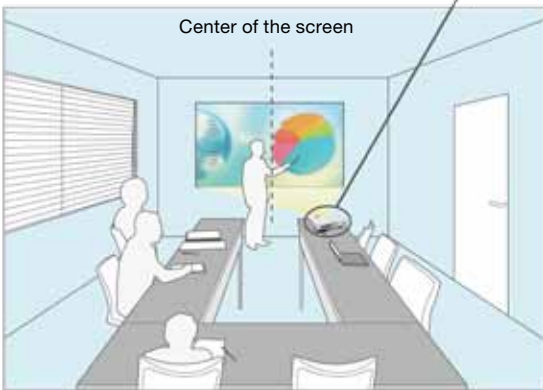

Flexible setup

Easy horizontal and vertical keystone correction

Epson's horizontal and vertical keystone correction means you can project a rectangular image from any angle. Just move the slider bar to make the necessary horizontal adjustments. Your EB-1880 can be off to the side and above or below the screen, while your presentation is front and center.

Without Horizontal Keystone

With Horizontal Keystone

▲ Horizontal Keystone Slider Bar

More visible, larger images

Equipped with a 1.6x optical zoom, the projector enlarges images 40% more than competitive models that have a 1.2x optical zoom. Optical lenses maintain the integrity of the image while a higher zoom means the projector can stay close to the screen.

Quick Corner®

This innovative feature allows you to move any of the four corners of an image independently at setup, using the remote control to adjust each corner for a perfectly rectangular picture.

Leading-edge technology