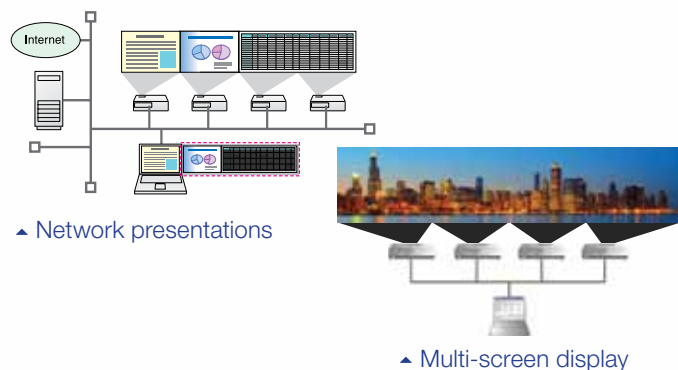

Message broadcasting

Broadcasts customized and scheduled alerts/messages over the network for announcements or instructions

- Sends messages to up to 1024 projectors at the same time
- Sends ordinary messages as JPEG files, so you can create slides/charts/images
- Create a slideshow by using multiple files within a folder