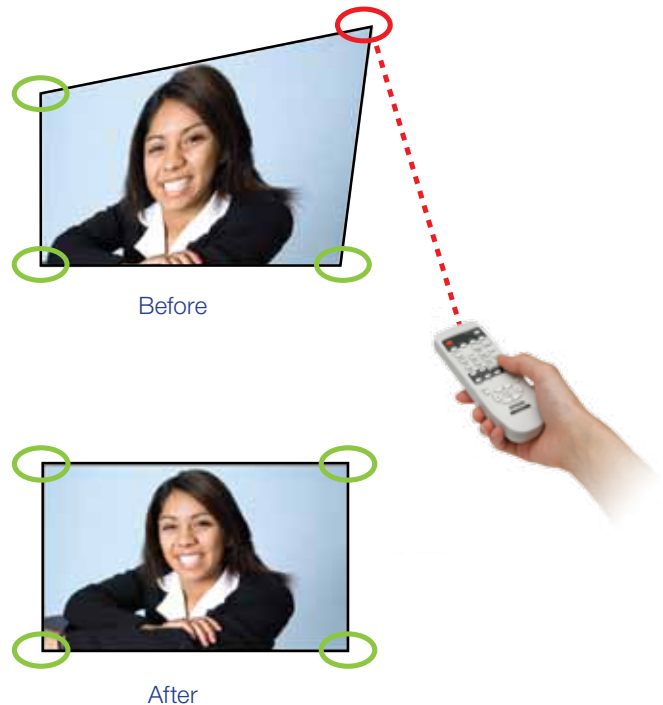

Flexible setup

Easy horizontal and vertical keystone correction

Epson's horizontal and vertical keystone correction means you can project a rectangular image from any angle. Just move the slider bar to make the necessary horizontal adjustments. Your EB-1880 can be off to the side and above or below the screen, while your presentation is front and center.

Without Horizontal Keystone

With Horizontal Keystone

▲ Horizontal Keystone Slider Bar

More visible, larger images

Equipped with a 1.6x optical zoom, the projector enlarges images 40% more than competitive models that have a 1.2x optical zoom. Optical lenses maintain the integrity of the image while a higher zoom means the projector can stay close to the screen.

Quick Corner®

This innovative feature allows you to move any of the four corners of an image independently at setup, using the remote control to adjust each corner for a perfectly rectangular picture.

Leading-edge technology