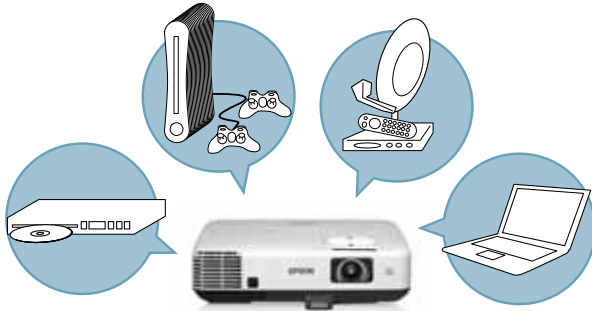

Quick Corner®

This innovative feature allows you to move any of the four corners of an image independently at setup, using the remote control to adjust each corner for a perfectly rectangular picture.

Leading-edge technology

HDMI input for high-quality, high-definition video

HDMI™

- Deliver both audio and brilliant HD video content with just one cable
- Compatible with the latest laptops, Blu-ray® and media players

PC-free slideshows