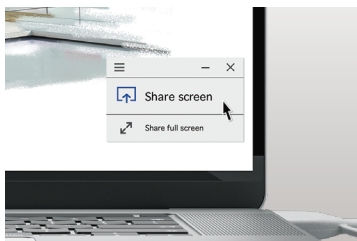

2 Click the Button!

3 Collaborate on the Big Screen!

Declutter your meeting space!

WIRED

WIRELESS

1 Plug into a Laptop!

Just Plug the Transmitter into Your Laptop!

To connect, just plug the transmitter into a USB port on your laptop. No need to worry about wireless settings or cables. No special software needs to be installed. No advance preparation. It's that easy.

Automatic Start-up

Epson's projectors automatically turn on when it is paired with a transmitter connected to a laptop.

Receiver Functionality is Built In for Epson's Projector Displays*

Receiver functionality is built in for Epson's projector displays*, reducing your initial costs.

2 Click the Button!

Just Click and Share! It's That Easy

One click on the app's button and you are displaying on a big screen.

Intuitive Design

It's simple enough that anyone can use it without special training. Multi-screen projection and screen hiding are just as easy.