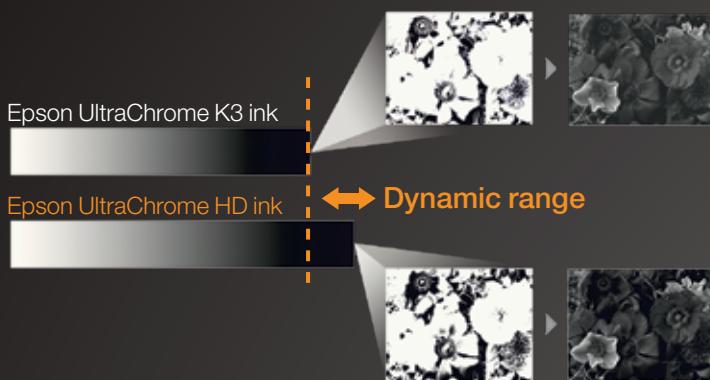

UNSURPASSED BLACK DENSITY

SMOOTHER GRADATIONS

See a real difference in the quality of your prints with the SureColor SC-P600's ultra-high black density. At 2.86 D-Max on Premium Glossy Photo Paper (a measure of the deepest black tone a printer can produce), **it's the highest in the industry¹**. The result is significantly better quality prints, with rich blacks and ultra-smooth tonal gradations in both colour and black and white.

Superior black tonal gradation