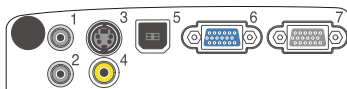

CONNECTOR PANEL

CONNECTOR PANEL	
1	Audio Out
2	Audio Input
3	S-Video Input
4	Video Input
5	USB (Type B)
6	Computer Input
7	Monitor Out

PROJECTION DISTANCE (EB-S9)

4:3 Screen size	Shortest (Wide)	Longest (Tele)	Offset (Wide)	Offset (Tele)
X (screen size / dimension)	Y (cm / inch)		Z (cm / inch)	Z (cm / inch)
60" / 120 cm x 91 cm 47.2" x 35.4"	177 / 70	240 / 95	10 / 3,9	3 / 1
80" / 160 cm x 120 cm 63.0" x 47.2"	237 / 93	321 / 126	13 / 5,2	3 / 1,3
100" / 200 cm x 150 cm 78.7" x 59.1"	297 / 117	402 / 158	17 / 6,5	4 / 1,7
200" / 410 cm x 300 cm 161.4" x 118.1"	597 / 235	807 / 318	33 / 13,1	9 / 3,4

PROJECTION DISTANCE (EB-X9)

4:3 Screen size	Shortest (Wide)	Longest (Tele)	Offset
X (screen size / dimension)	Y (cm / inch)		Z (cm / inch)
60" / 120cm x 91cm 47.2" x 35.4"	180 / 71	217 / 85	10 / 4
80" / 160 cm x 120 cm 63.0" x 47.2"	241 / 95	290 / 114	14 / 5,3
100" / 200 cm x 150 cm 78.8" x 59.1"	302 / 119	363 / 143	17 / 6,7
200" / 410 cm x 300 cm 161.4" x 118.1"	607 / 239	729 / 287	34 / 13,3

PROJECTION DISTANCE (EB-W9)

16:10 Screen size	Shortest (Wide)	Longest (Tele)	Offset
X (screen size / dimension)	Y (cm / inch)		Z (cm / inch)
60" / 130 cm x 81 cm 51.0" x 32.0"	168 / 66	202 / 79	12 / 4,5
80" / 170 cm x 110 cm 67.0" x 43.0"	225 / 88	270 / 106	15 / 6,1
100" / 220 cm x 130 cm 87.0" x 51.0"	281 / 111	338 / 133	19 / 7,6
200" / 430 cm x 270 cm 169.0" x 106.0"	566 / 223	680 / 268	38 / 15,1