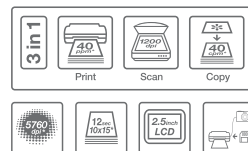

Epson's range of multi and single function printers with Claria Photographic ink create ultra high definition prints.

Epson Claria Photographic Ink

Ultra high definition photos that last 200 years in an album.*

Better Results With Six Colour Inks

Extra wide colour gamut and smooth gradations for vivid prints.

Low Cost Individual Ink Cartridges

Individual ink cartridges mean you only replace the colour you use.

Super-Fast Photos

4"x 6" photos in printed in as little as 12 seconds.*

Epson PhotoEnhance

Automatically analyses images and adjusts settings for optimum photo output.

Print Directly Onto CDs and DVDs

Add a personal touch to your digital photo album.

Epson Software

The Stylus Photo RX and R range comes with comprehensive software which includes:

- Epson Creativity Suite - editing and printing made easy.
- Epson web-to-page - print web pages without truncation or cropping.
- ABBYY FineReader Sprint Plus - transforms documents into editable computer files (RX690/RX610).

Epson Stylus Photo RX610

The all-in-one photo printer for professional printing results

Features:

- Natural photo brilliance with Epson Claria Photographic ink
- Fast printing speed at up to 38ppm* and 12 seconds* for 4"x 6" photo
- PC-free printing and copying convenience with built-in 2.5" LCD screen

Epson Stylus Photo RX690

The premium performance all-in-one photo printer

Features:

- Natural photo brilliance with Epson Claria Photographic ink
- Super fast printing speed at up to 40ppm* and 12 seconds* for 4"x 6" photo

- 2.5" LCD screen for ease of use
- Dual paper trays for flexible paper storage
- Optional Auto Duplexer for double-sided printing
- Creative photo printing with personal customization

Epson Stylus Photo R290

Achieve professional prints at home

Features