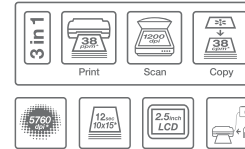

Epson Stylus Photo RX690

The premium performance all-in-one photo printer

Features:

- Natural photo brilliance with Epson Claria Photographic ink
- Super fast printing speed at up to 40ppm* and 12 seconds* for 4"x 6" photo

- 2.5" LCD screen for ease of use
- Dual paper trays for flexible paper storage
- Optional Auto Duplexer for double-sided printing
- Creative photo printing with personal customization